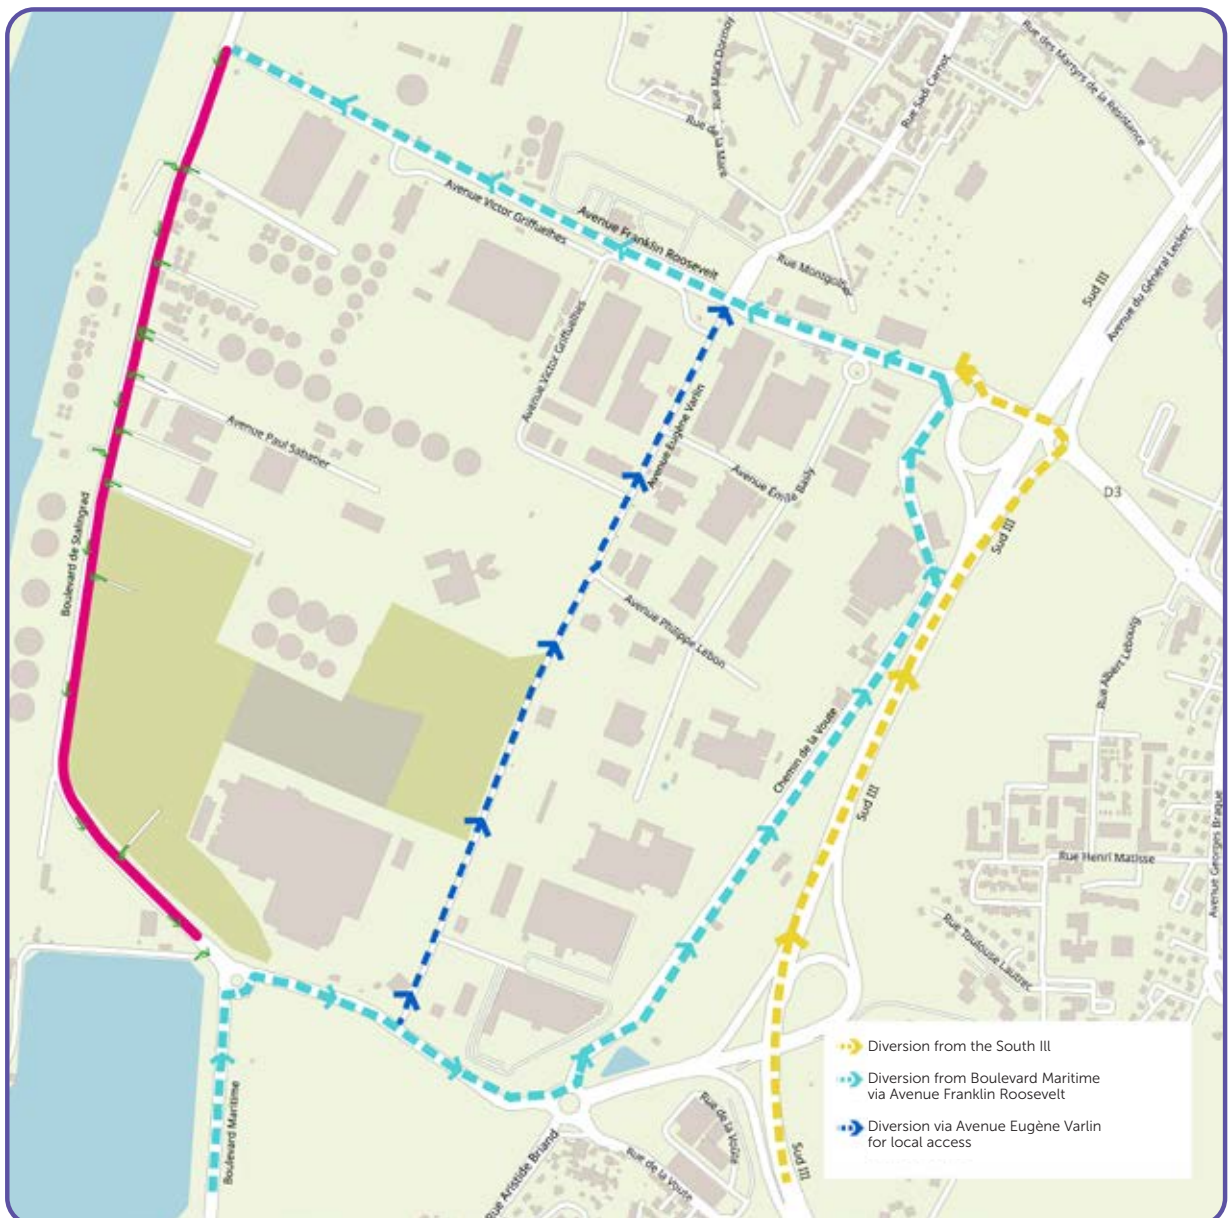

Direction of continued diversion from Boulevard Stalingrad towards Rouen between 25 September and 24 November